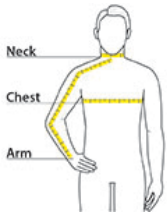

**Chest:** Measured across the chest one inch below armhole when laid flat.

**Sleeve Length from Center Back:** Measure from Center Back neck to shoulder point to sleeve hem.

## SIZE CHARTS

	ML	LL	XLL	2XLL	3XLL
Chest	38 1/2 - 42	42 1/2 - 46	46 1/2 - 50	50 1/2 - 53	53 1/2 - 56
Neck	14 5/8 - 15 1/2	15 5/8 - 16 1/2	16 5/8 - 17 1/2	17 5/8 - 18 1/2	18 5/8 - 19 1/2
Arm	36.25	36.75	37.25	37.75	38.25

## HOW TO MEASURE

**Neck** Measure around the fullest part of the neck at the base.  
**Chest Width** Measure under the arm and around the fullest part of the chest with arms down, keeping tape horizontal. **Arm** Place hand on hip. Start at the center of the back of the neck and measure across the shoulder, to the elbow, and then down to the wrist.